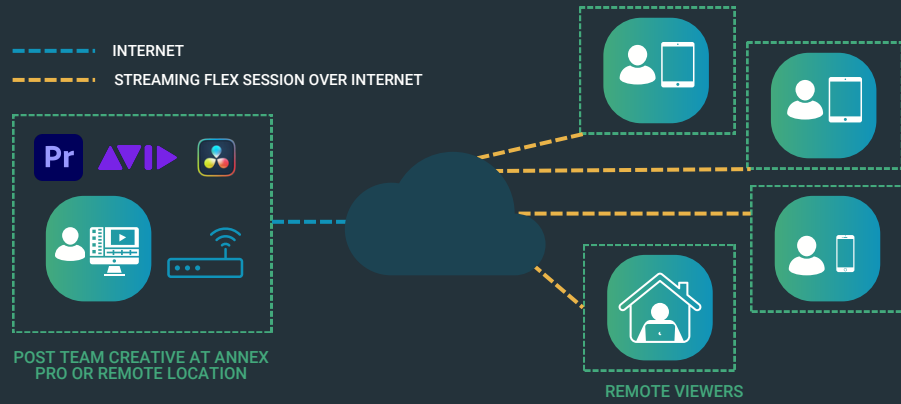

is available through

Desktop

Rackmount

ClearView Flex delivers secure, low-latency, frame-accurate and color-accurate review sessions for you and your remote collaborators

**High-quality streaming**

Stream from a physical Flexbox or virtually from the cloud with up to 8-bit 4:4:4 and 10-bit 4:2:2 HDR with Rec.2020 or P3-D65 colour spaces

**Conference/annotation support**

The enhanced in-channel comms, and annotation feature enables users to share feedback in real-time and collaborate more efficiently.

**Multi-device support**

Supports up to 40 participants in a session, with streams viewed on tablet, phone, PC/MAC or through Apple TV via a basic internet connection.

**Ultra-low latency guaranteed**

Collaborate at the speed of light with sub-100ms remote live streaming capability.

**Surround sound**

2-channel stereo audio support and 5.1 surround sound via the Apple TV app.

ClearView Flex is used by these and other leading film, TV and advertising studios and their post partners

ClearView Flex is available in three packages, giving you the flexibility to choose the most appropriate combination of functionality and performance to meet your needs at different stages of the production workflow.